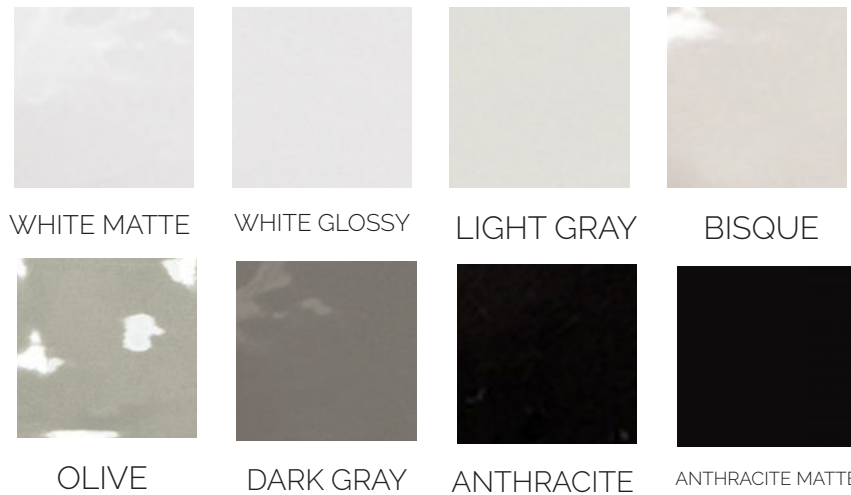

PROVENCE

CERAMIC | GLOSSY | MATTE

DESCRIPTION

A classic subway tile reimagined, to meet and reimagine a traditional look and feel. Available in 8 striking colours with the option of a gloss or matte finish. The timeless aura of subway tiles make this series very flexible when creating a living or work space. This tile features depth which is impacted by natural or artificial light highlighting the detail and well crafted design. Depending on your style preference, the possibilities are endless and the creative flow begins using this blank canvas.

WHITE MATTE

WHITE GLOSSY

LIGHT GRAY

BISQUE

OLIVE

DARK GRAY

ANTHRACITE

ANTHRACITE MATTE