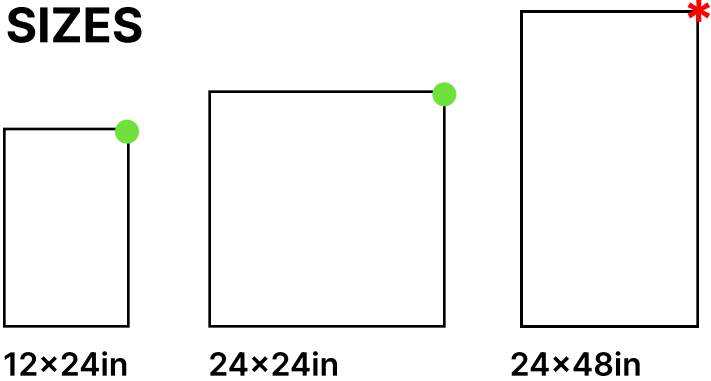

SIZES

RECOMMENDED USE

- SHOWER WALL
- RESIDENTIAL FLOOR
- FROST RESISTANT
- HIGH TRAFFIC
- WALL

- Suitable for indoor and outdoor wall and flooring applications, including medium to high traffic use commercial
- Suitable for installation on shower floors and walls
- Suitable for submerged areas such as pools or fountains
- Suitable for high temperature areas such as behind ranges and fireplace surrounds
- Suitable for outdoor flooring applications
- Outdoor use subject to climate and method of installation; material not affected by freeze/thaw
- Testing Date available upon request

● IN STOCK

* SPECIAL ORDER

*MULTIPLE SIZES AND FINISHES AVAILABLE UPON SPECIAL ORDER