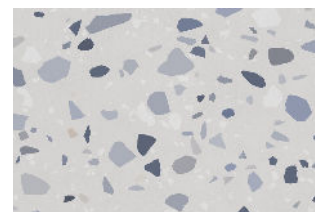

DECOTILE

TORONTO (416) 413 7985 OAKVILLE (905) 582 7985
www.decotile.com

GRAVITY

PORCELAIN | MATTE

The cement aesthetic of our Gravity collection is perfect for adding a travelling and cosmopolitan touch to your rooms. Its decorative options will be the great protagonists of your bathrooms or rooms, combining authenticity and tradition with the resistance of our porcelain wall tiles.

● IN STOCK

* SPECIAL ORDER

*MULTIPLE SIZES AND FINISHES AVAILABLE UPON SPECIAL ORDER

WHITE
CODE: GR.222586
V2

PEARL
CODE: GR.222593
V2

ANTHRACITE
CODE: GR.222616
V2

COBALT
CODE: GR.229073
V2

STONE WHITE
CODE: GR.229097
V2

STONE PEARL
CODE: GR.229103
V2