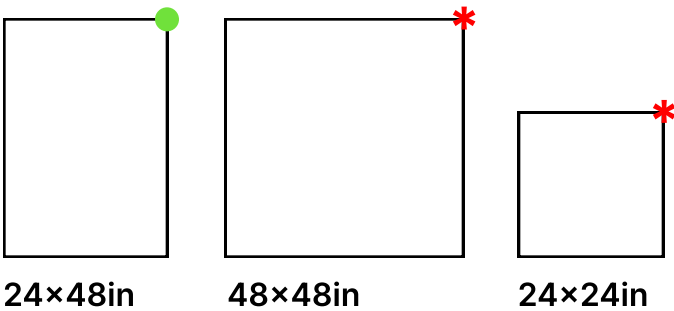

SIZES

RECOMMENDED USE

- Suitable for indoor and outdoor wall and flooring applications, including light to medium traffic use commercial
- Suitable for installation on shower floors and walls
- Material is not affected by freeze/thaw
- Suitable for submerged areas such as pools or fountains
- Suitable for high temperature areas such as behind ranges and fireplace surrounds
- Outdoor use subject to climate and method of installation

● IN STOCK

* SPECIAL ORDER

*MULTIPLE SIZES AND FINISHES AVAILABLE UPON SPECIAL ORDER