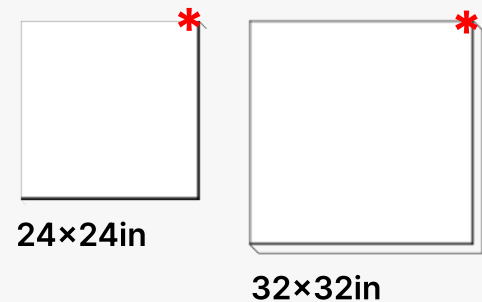

DECOTILE

TORONTO (416) 413 7985 OAKVILLE (905) 582 7985
www.decotile.com

PRIMA

PORCELAIN | MATTE

Prima is a reminder of the essentiality of clay, revisited with an appealing contemporary accent. A material conceived to design environments with an instinctive, yet contemporary comfort. The colour reinterpretations of clay make up an eclectic palette of harmonious, warm, and soft tones.

SIZES

RECOMMENDED USE

- Suitable for indoor and outdoor wall and flooring applications, including light to medium traffic use commercial
- Suitable for installation on shower floors and walls
- Material is not affected by freeze/thaw
- Suitable for submerged areas such as pools or fountains
- Suitable for high temperature areas such as behind ranges and fireplace surrounds
- Outdoor use subject to climate and method of installation

● IN STOCK

* SPECIAL ORDER

*MULTIPLE SIZES AND FINISHES AVAILABLE. CONTACT SALES REP.