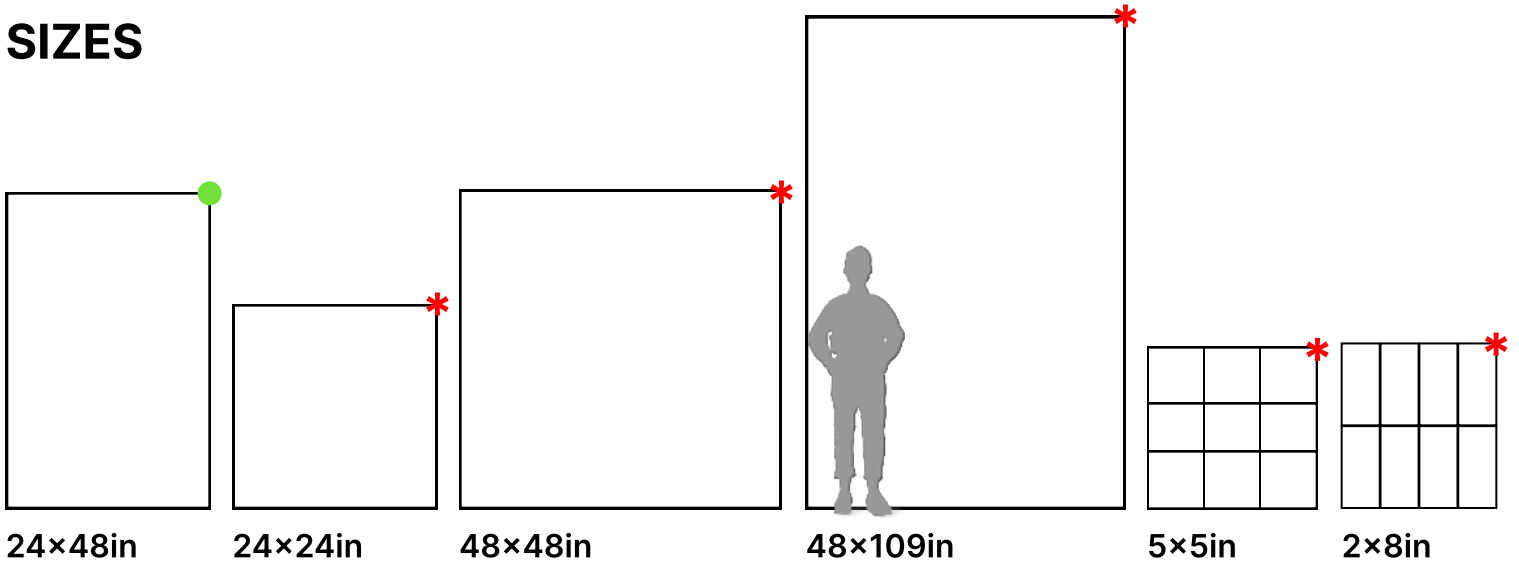

SIZES

RECOMMENDED USE

- Suitable for indoor and outdoor wall and flooring applications, including light to medium traffic use commercial
- Suitable for installation on shower floors and walls
- Material is not affected by freeze/thaw
- Suitable for submerged areas such as pools or fountains
- Suitable for high temperature areas such as behind ranges and fireplace surrounds
- Outdoor use subject to climate and method of installation