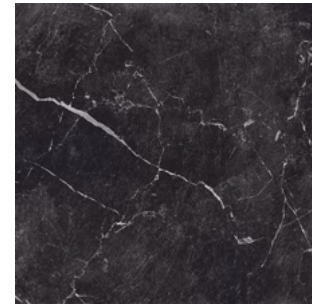

NERO
CODE: LIV60737
V2