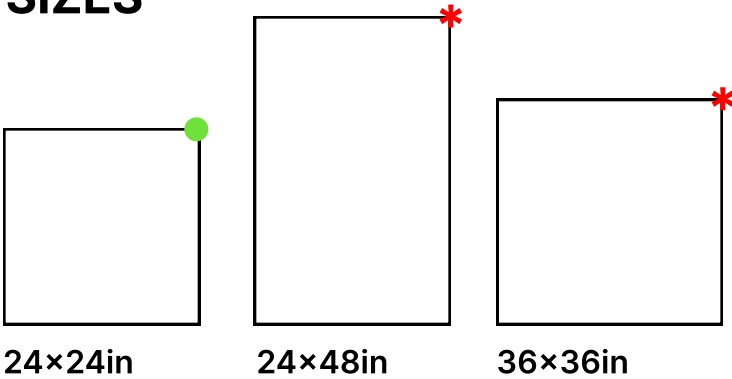

SIZES

PUNK
V2

GARAGE
V2

RECOMMENDED USE

- SHOWER WALL
- RESIDENTIAL FLOOR
- FROST RESISTANT
- HIGH TRAFFIC
- WALL

- Suitable for indoor and outdoor wall and flooring applications, including medium to high traffic use commercial
- Suitable for installation on shower floors and walls
- Suitable for submerged areas such as pools or fountains
- Suitable for high temperature areas such as behind ranges and fireplace surrounds
- Suitable for outdoor flooring applications
- Outdoor use subject to climate and method of installation; material not affected by freeze/thaw
- Testing Date available upon request