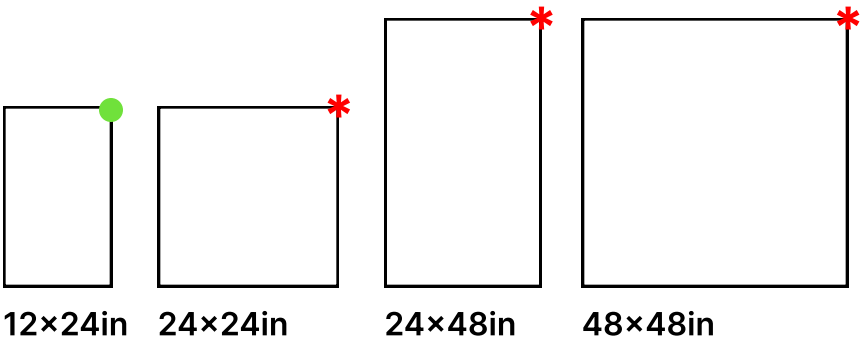

SIZES

GREY
V2

IVORY
V2

RECOMMENDED USE

- SHOWER WALL
- RESIDENTIAL FLOOR
- FROST RESISTANT
- HIGH TRAFFIC
- WALL

- Suitable for indoor and outdoor wall and flooring applications, including medium to high traffic use commercial
- Suitable for installation on shower floors and walls
- Suitable for submerged areas such as pools or fountains
- Suitable for high temperature areas such as behind ranges and fireplace surrounds
- Suitable for outdoor flooring applications
- Outdoor use subject to climate and method of installation; material not affected by freeze/thaw
- Testing Date available upon request